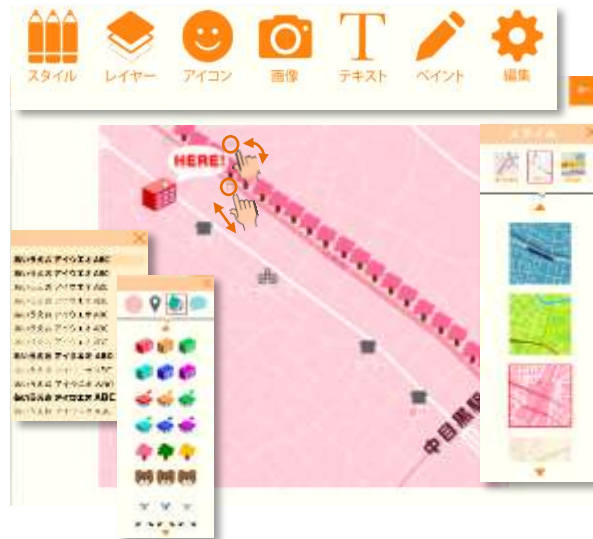

Style : 夜桜

Style : ブルーハワイ

Style : カシスオレンジ

Mappin' Drop

Mappin' Drop is an online digital mapping service, composed of [Map], [Pin], [Drop], and [Dropping].

You can design your own stylish maps online as you pin on paper maps.

1

Select an area on Map!

Scaling and designate a range of area with a frame on the Map.

2

Design the Map!

Decorate the Map using functions of Style, Layer, Icon, and Text etc.

3

Download the Map!

You can download the designated Map as an image file.

Mappin' Dro

Various functions

Choose your favorite style!

You can choose your favorite style from a variety of styles of the Map.

Change the Layer!

You can change display items by switching on/off the button of each item.