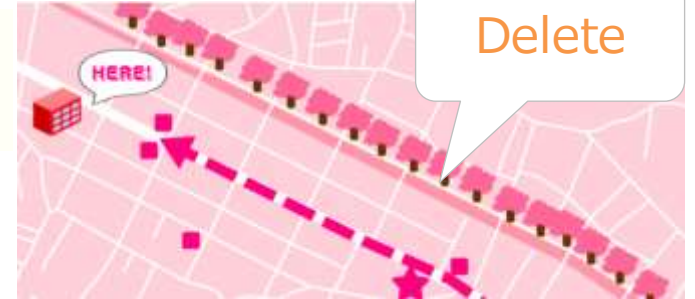

Decorate with Icons!

You can decorate the Map with colorful stamps and icons.

Add Images!

You can add pictures and images on the Map

Add Texts!

You can add texts of various font designs and colors.

Paint routes!

You can map out routes with lines and arrows of various designs and colors.

Mappin' Drop Editing functions

About Editing functions

You can edit road and railroad layers with this function.

By clicking or dragging, you can select lines.

Let's use Mappin' Drop!

Mappin' Drop

Style : カーボン紙

Style : 古いコンピュータ

Style : 梅

Style : 夜桜

Style : ブルーハワイ

Style : カシスオレンジ